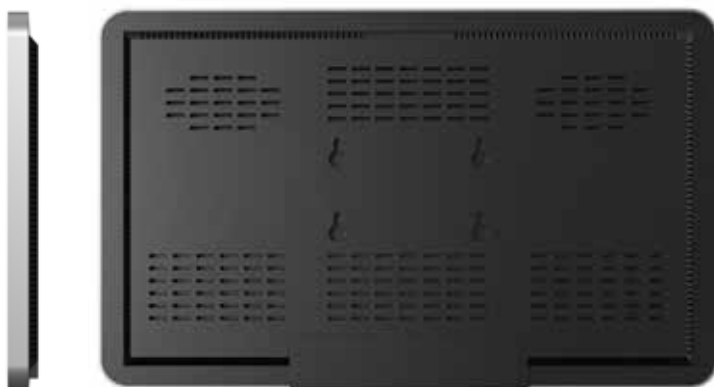

3. Touchscreen Functionality: Yes or No?

You can decide whether you want your display to have an integrated touch-screen or not.